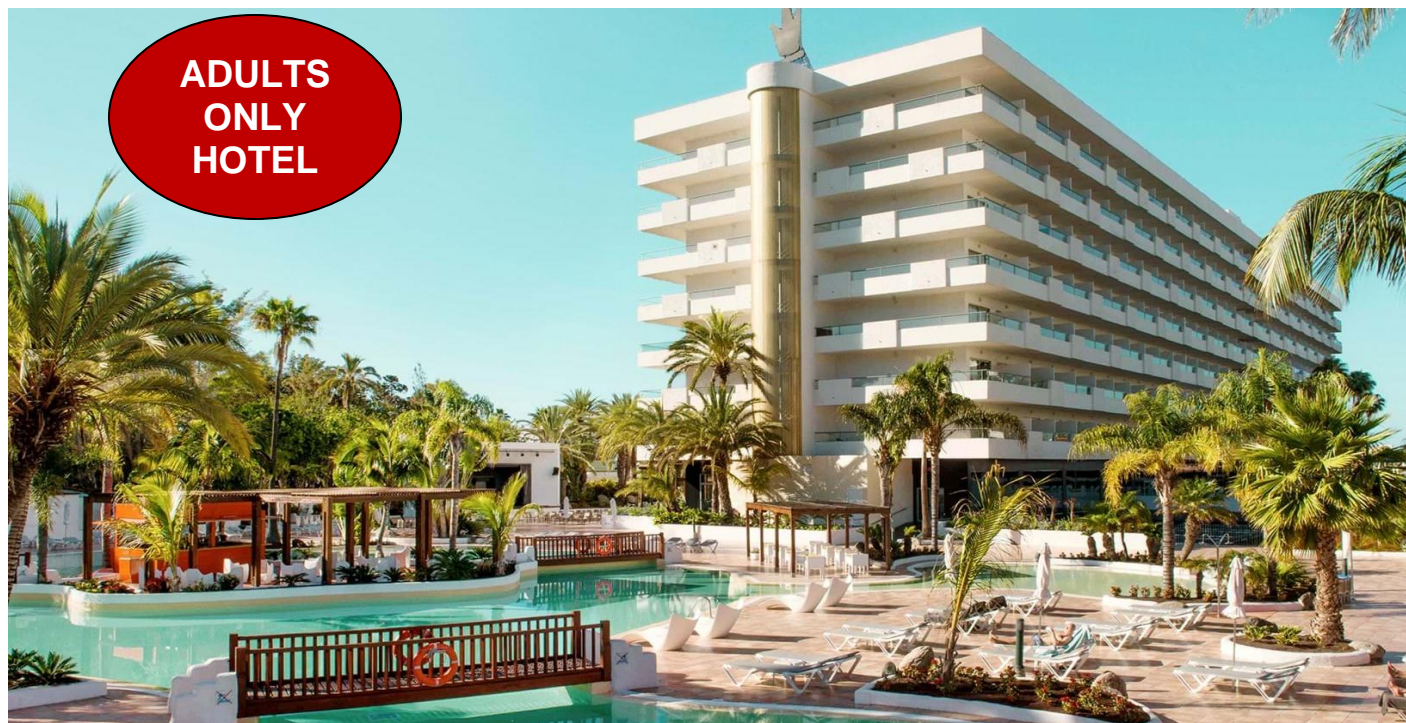

Join our Exclusive Departure to
Gran Canaria – Playa del Ingles

**ADULTS
ONLY
HOTEL**

Departing 10th January 2019
for 14 Nights

£959_{pp}
HALF BOARD

Hotel:
4* Sentido Gran Canaria Princess

The **adult only** Sentido Gran Canaria Princess is the perfect place to escape the British winter. With a wide range of daytime activities as well as evening entertainment, it is situated in a great location only a 10 minute stroll from the beach.