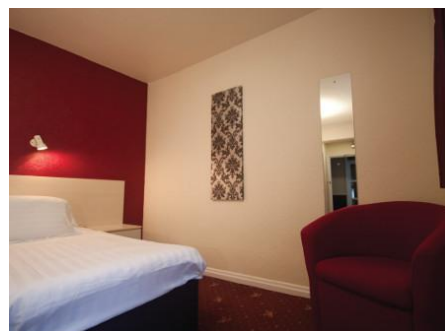

## Norfolk Hotel - St Helier

The popular Norfolk Hotel represents excellent value for money and is set right in the heart of St Helier, within easy reach of Howard Davis Park and the numerous shops, bars and restaurants. The hotel retains a traditional feel and provides great entertainment and friendly service for all guests. Although a two star hotel, it has all the facilities you would find in a three star property.