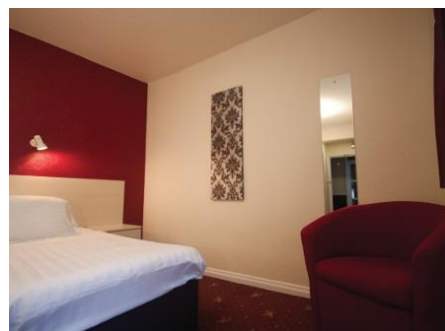

Join one of our exclusive departures to

JERSEY

Departing 28 April & 22 September 2018

Staying at the popular Norfolk Hotel

Flying from East Midlands Airport

7 nights from **£469**_{pp*} Half Board