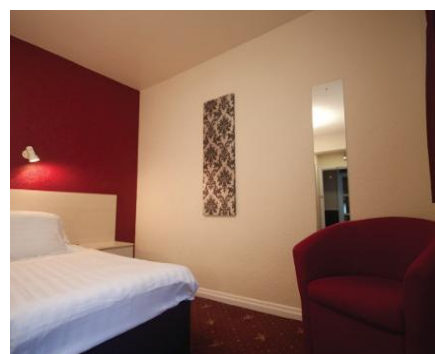

# JERSEY

Departing 21 April & 29 September  
& 6 October 2018

Staying at the 4\* Golden Sands Hotel

Flying from East Midlands Airport

7 nights from **£749**<sub>pp\*</sub> Half Board